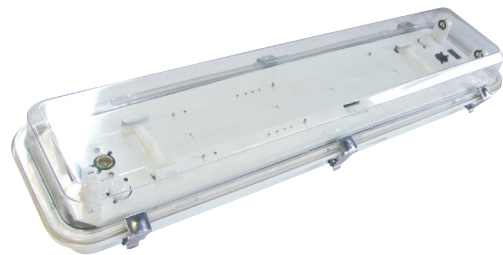

Lamp E1

- Watertight multipurpose luminaire, surface
- Application: workshops, engine rooms, stores, holds, Passage ways, etc.
- Protection degree: IP 67
- Housing: high quality steel plate
- Finish: powder coated white
- Diffuser: clear polycarbonate
- Cable entry: plastic gland
- Lamp base: G13
- Emergency lamp: standard B15
- Light sources (not included): T26/T38
- Fluorescent lamp 18/20 W, 36/40 W