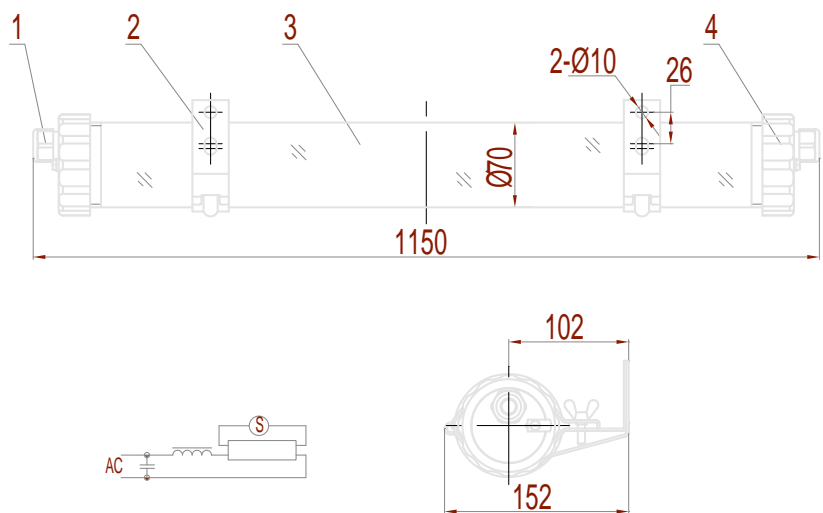

- t Waterpressure tight luminaire
- t Application: decks
- t Protection degree: IP 68
- t Finish: powder coated white
- t Diffuser: clear polycarbonate
- t Cover Tube: clear polycarbonate
- t Polycarbonate end caps white
- t Cable entry: plastic gland
- t Lamp base: G13
- t Light sources (not included): T26/T38
- t Fluorescent lamp 18/20 W, 36/40 W
- t Mounting: 2 xing clamps: stainless steel or Polycarbonate (clamps are part of supply, please mention which you need)

	Weight/gewicht
1 x 18 Watt 230 Volt 50/60 Hz	3,0 kg
1 x 18 Watt 120 Volt 60 Hz	3,0 kg
1 x 36 Watt 230 volt 50/60 HZ	4,2 kg
1 x 36 Watt 120 volt 60 Hz	4,2 kg

head office
 ul. Gda ska 36
 70-660 Szczecin
 +48 608 659 505