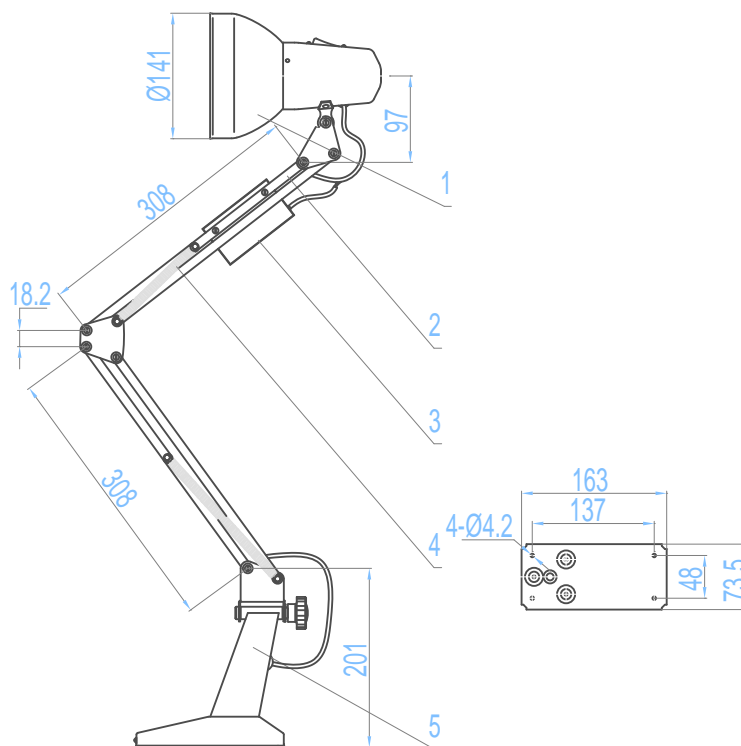

- t Chartable lamp with dimmer
- t Application: chart desk
- t Diffuser: good quality steel
- t Lamp base: E27
- t Light sources (not included):
- t Incandescent max 100 Watt
- t The lamp is movable upside down, fore and back

Kaartleeslamp met dimmer

230 Volt 50/60 Hz

Weight

2,0 kg

Lampholder: E27

Lamp max 100 Watt

head office
 ul. Gdańska 36
 70-660 Szczecin
 +48 608 659 505