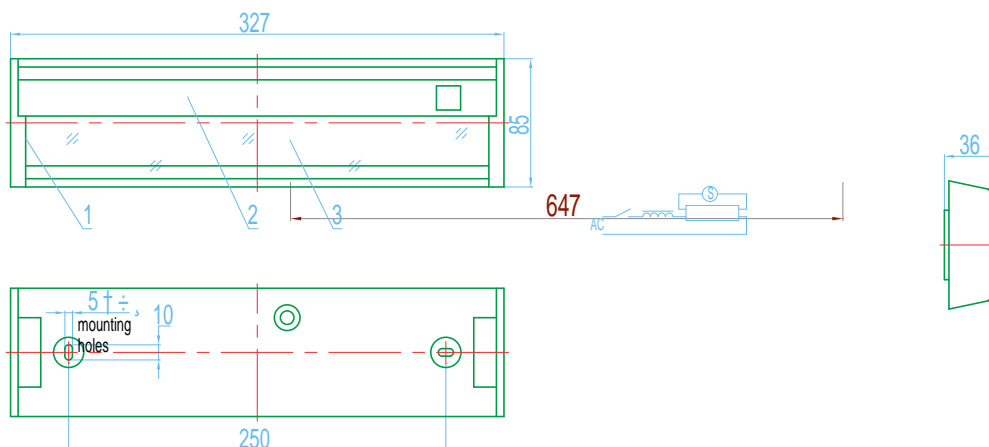

- t Berth Light
- t Application: accommodation areas lounges
- t Bedside illumination
- t Protection degree: IP 30
- t Housing: high quality steel plate
- t Ending polycarbonate
- t Diffuser: polycarbonat
- t Cable entry: opening at back side
- t Lamp base: G5
- t Light sources (not included): T16
- t Fluorescent lamp 8 W
- t Mounting: 2 mounting holes

1 x 8 Watt 230 Volt 50/60 Hz 1,5 kg
 1 x 8 Watt 120 Volt 60 Hz 1,5 kg

head office
 ul. Gdańska 36
 70-660 Szczecin
 +48 608 659 505